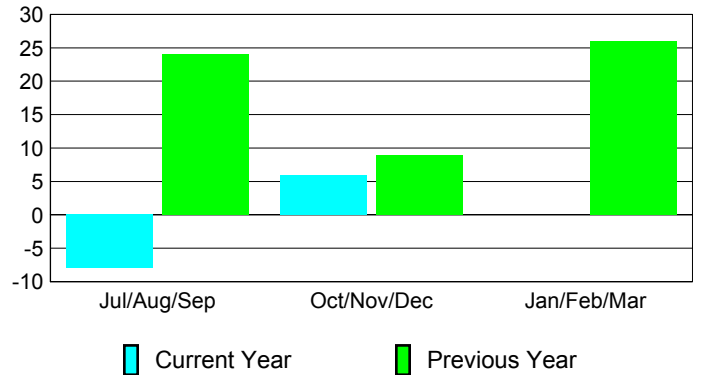

Gender Comparison 2012-2013

Jul/Aug/Sep

Oct/Nov/Dec

Jan/Feb/Mar

Male

Female