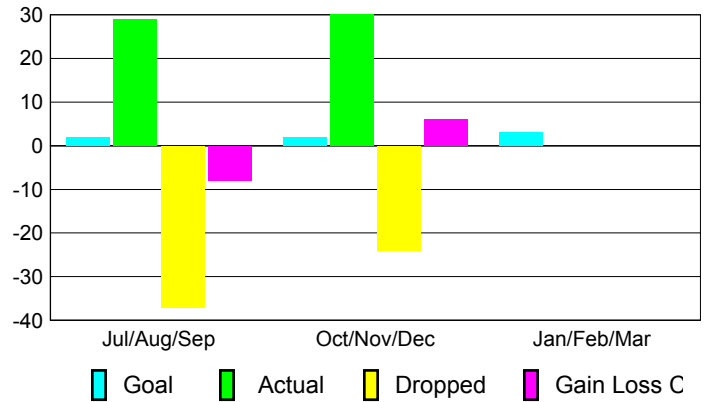

### YTD Status Quo Clubs 2012-2013

Status Quo Clubs Compared to Status Quo Members

## MEMBERSHIP

**Membership Results  
2012-2013**

**Membership  
2011-2012**

Month	Net Memb Goal	Actual New Memb	Actual Dropped Memb	Gain/Loss of Memb	Gain/Loss of Memb
Jul/Aug/Sep	2	29	-37	-8	24
Oct/Nov/Dec	2	30	-24	6	9
Jan/Feb/Mar	3	0	0	0	26
<b>Totals</b>	<b>7</b>	<b>59</b>	<b>-61</b>	<b>-2</b>	<b>59</b>

### Membership Results 2012-2013

Goal, New, Dropped, Gain/Loss

### Comparison of Membership Gain/Loss

Current Year Compared to the Previous Year